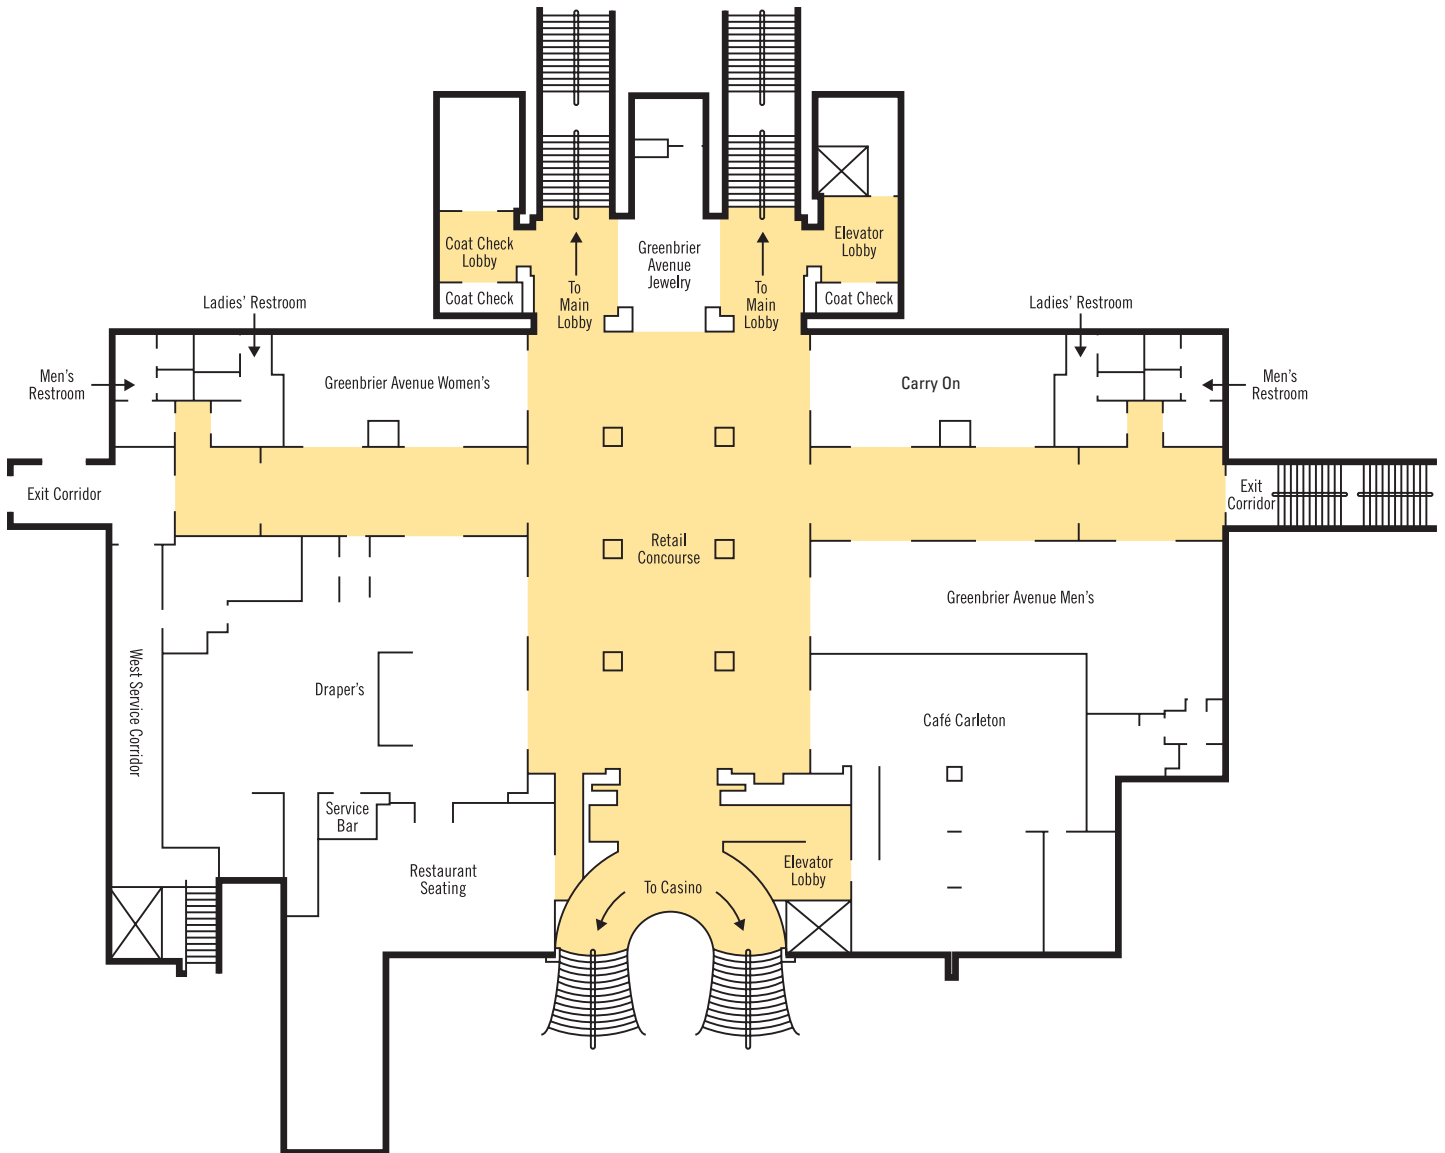

MEETING SPEC & MAPS

Room Name	Width / Length	Ceiling	Sq. ft	Theater	Classroom	Conference	U-Shape	Hollow	Cocktail	Banquet
Sam Snead Golf Academy	89' x 64'	10' 5"	5,696	100	NA	NA	NA	NA	90	70
Spring Room	17' x 32'	15' 9"	544	50	24	24	NA	NA	100	40
Stewart Room	67' x 10'	9'	670	NA	NA	NA	54	NA	30	40
Stewart A	32' x 10'	9'	320	NA	NA	NA	27	NA	15	20
Stewart B	36' x 10'	9'	360	NA	NA	NA	27	NA	15	20
Taft Foyer	8' 7" x 75' 1"	9' 5"	968	NA	NA	NA	NA	NA	NA	NA
Taft Room	49' x 36'	14'	1,813	80	80	28	32	40	125	100
Theatre	56' x 76'	16'	4,256	300	NA	NA	NA	NA	NA	NA
Truman	30' x 31'	12'	1056	115	40	25	30	25	100	50
Truman A	15' x 31'	12'	528	55	20	13	15	13	50	20
Truman B	15' x 31'	12'	528	55	20	13	15	13	50	20
Tyler	32' x 19'	8' 6"	4,256	30	NA	20	NA	NA	40	20
Van Buren Room	32' x 13'	8' 6"	416	20	15	20	NA	NA	30	20
Washington Room	30' x 13'	13'	390	35	20	18	NA	NA	40	20
West Crystal Terrace	110' x 122'	25'	25	NA	NA	NA	NA	NA	100	60
West Virginia Room	47' x 27'	9'	1,269	90	44	36	35	38	125	70
Wilson Room	30' x 19'	8' 6"	570	25	NA	20	NA	NA	30	20

CONFERENCE CENTER

LOWER LOBBY

1. The Greenbrier Shoppe & Newsstand
Greenbrier signature merchandise & gifts
2. The Greenbrier Classic Shop
Officially licensed Greenbrier Classic merchandise
3. Yarid's
Quality shoes in fashion styles
4. Crepe Myrtle Bags & Beads
Featuring Vera Bradley, Brighton & Pandora
5. Walls Gallery
Remarkable work by local, national, and international artists
6. The Greenbrier Gourmet
Kitchenware by Le Creuset Cookware & Wusthop Cutlery
7. Carleton Varney Gift Gallery
Décor designs from Gallery Limoges, Bernardaud & Carleton Varney
8. The Colony Gallery
Artwork from the Art Colony Shops
9. The Jeweler
Jewelry by Miseno, Suna & exclusive Greenbrier charms
10. Ralph Lauren
Apparel & accessories by Ralph Lauren
11. Wicket's
Resort wear by Trina Turk, Juicy Couture, & Lilly Pulitzer
12. Bellissima
Collections by Lafayette 148, Joseph Ribkoff & Badgley Mischka

CASINO MEZZANINE LEVEL

ADVO CARE SPORTS PERFORMANCE CENTER (SECOND FLOOR)