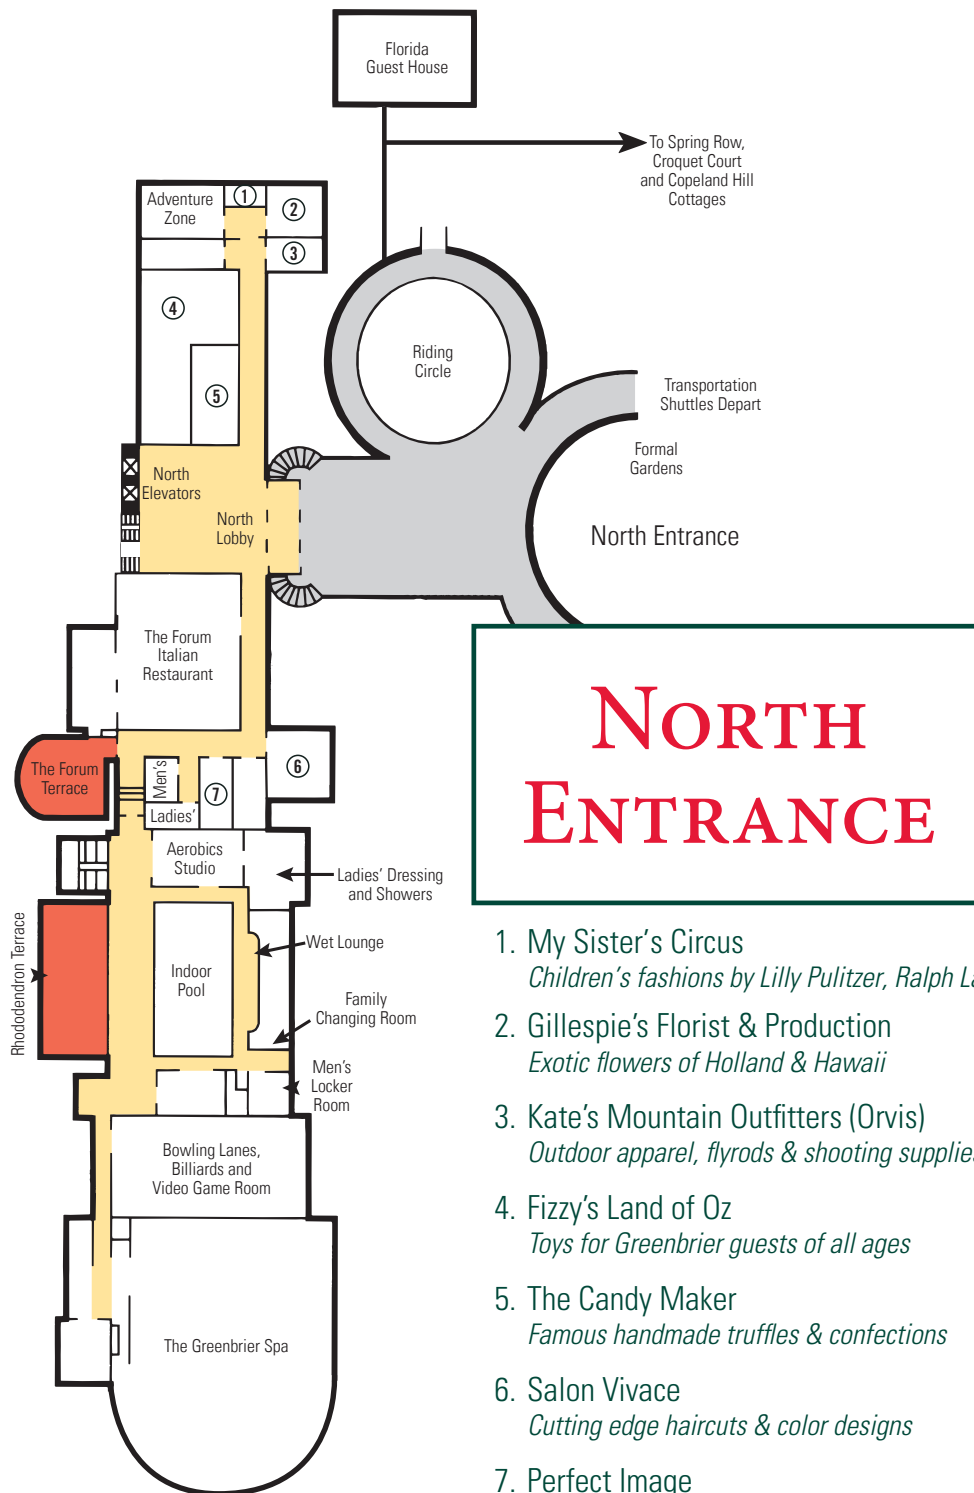

MEETING SPEC & MAPS

Room Name	Width / Length	Ceiling	Sq. ft	Theater	Classroom	Conference	U-Shape	Hollow	Cocktail	Banquet
Sam Snead Golf Academy	89' x 64'	10' 5"	5,696	100	NA	NA	NA	NA	90	70
Spring Room	17' x 32'	15' 9"	544	50	24	24	NA	NA	100	40
Stewart Room	67' x 10'	9'	670	NA	NA	NA	54	NA	30	40
Stewart A	32' x 10'	9'	320	NA	NA	NA	27	NA	15	20
Stewart B	36' x 10'	9'	360	NA	NA	NA	27	NA	15	20
Taft Foyer	8' 7" x 75' 1"	9' 5"	968	NA	NA	NA	NA	NA	NA	NA
Taft Room	49' x 36'	14'	1,813	80	80	28	32	40	125	100
Theatre	56' x 76'	16'	4,256	300	NA	NA	NA	NA	NA	NA
Truman	30' x 31'	12'	1056	115	40	25	30	25	100	50
Truman A	15' x 31'	12'	528	55	20	13	15	13	50	20
Truman B	15' x 31'	12'	528	55	20	13	15	13	50	20
Tyler	32' x 19'	8' 6"	4,256	30	NA	20	NA	NA	40	20
Van Buren Room	32' x 13'	8' 6"	416	20	15	20	NA	NA	30	20
Washington Room	30' x 13'	13'	390	35	20	18	NA	NA	40	20
West Crystal Terrace	110' x 122'	25'	25	NA	NA	NA	NA	NA	100	60
West Virginia Room	47' x 27'	9'	1,269	90	44	36	35	38	125	70
Wilson Room	30' x 19'	8' 6"	570	25	NA	20	NA	NA	30	20

NORTH ENTRANCE

1. My Sister's Circus
Children's fashions by Lilly Pulitzer, Ralph Lauren & Catimini
2. Gillespie's Florist & Production
Exotic flowers of Holland & Hawaii
3. Kate's Mountain Outfitters (Orvis)
Outdoor apparel, flyrods & shooting supplies
4. Fizzy's Land of Oz
Toys for Greenbrier guests of all ages
5. The Candy Maker
Famous handmade truffles & confections
6. Salon Vivace
Cutting edge haircuts & color designs
7. Perfect Image
Skincare by La Prairie, Trish McEvoy & fragrances