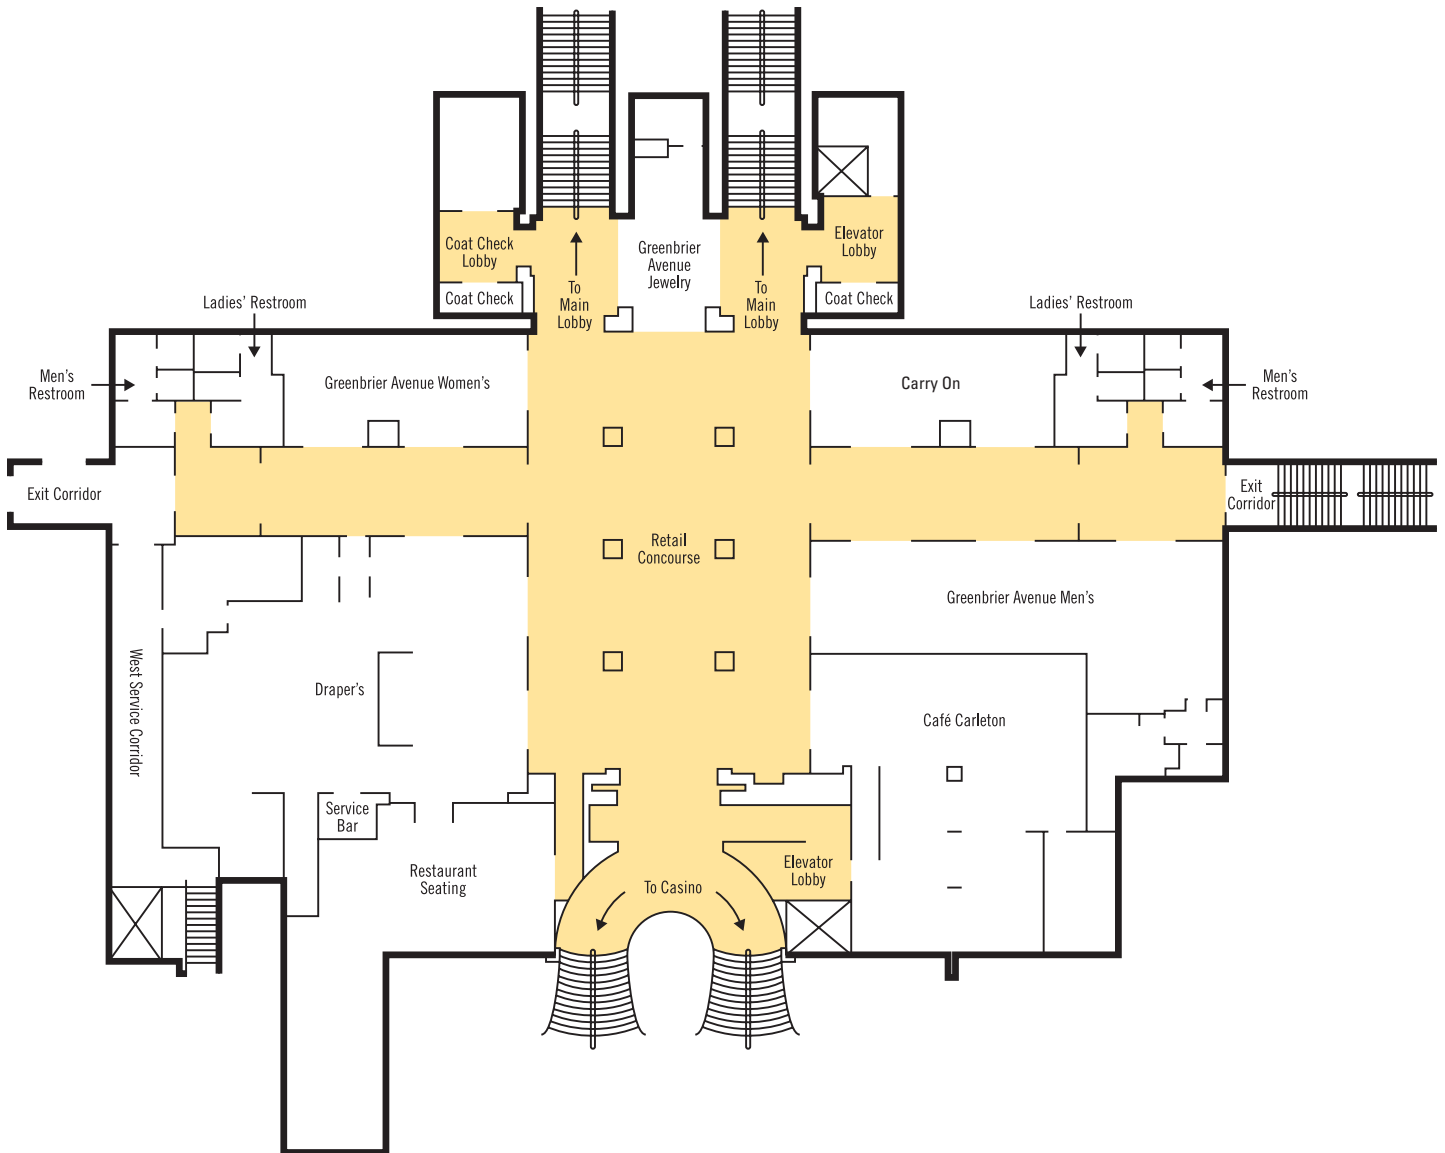

# MEETING SPEC & MAPS

Room Name	Width / Length	Ceiling	Sq. ft	Theater	Classroom	Conference	U-Shape	Hollow	Cocktail	Banquet
Sam Snead Golf Academy	89' x 64'	10' 5"	5,696	100	NA	NA	NA	NA	90	70
Spring Room	17' x 32'	15' 9"	544	50	24	24	NA	NA	100	40
Stewart Room	67' x 10'	9'	670	NA	NA	NA	54	NA	30	40
Stewart A	32' x 10'	9'	320	NA	NA	NA	27	NA	15	20
Stewart B	36' x 10'	9'	360	NA	NA	NA	27	NA	15	20
Taft Foyer	8' 7" x 75' 1"	9' 5"	968	NA	NA	NA	NA	NA	NA	NA
Taft Room	49' x 36'	14'	1,813	80	80	28	32	40	125	100
Theatre	56' x 76'	16'	4,256	300	NA	NA	NA	NA	NA	NA
Truman	30' x 31'	12'	1056	115	40	25	30	25	100	50
Truman A	15' x 31'	12'	528	55	20	13	15	13	50	20
Truman B	15' x 31'	12'	528	55	20	13	15	13	50	20
Tyler	32' x 19'	8' 6"	4,256	30	NA	20	NA	NA	40	20
Van Buren Room	32' x 13'	8' 6"	416	20	15	20	NA	NA	30	20
Washington Room	30' x 13'	13'	390	35	20	18	NA	NA	40	20
West Crystal Terrace	110' x 122'	25'	25	NA	NA	NA	NA	NA	100	60
West Virginia Room	47' x 27'	9'	1,269	90	44	36	35	38	125	70
Wilson Room	30' x 19'	8' 6"	570	25	NA	20	NA	NA	30	20

## LOWER LOBBY

1. The Greenbrier Shoppe & Newsstand  
*Greenbrier signature merchandise & gifts*
2. The Greenbrier Classic Shop  
*Officially licensed Greenbrier Classic merchandise*
3. Yarid's  
*Quality shoes in fashion styles*
4. Crepe Myrtle Bags & Beads  
*Featuring Vera Bradley, Brighton & Pandora*
5. Walls Gallery  
*Remarkable work by local, national, and international artists*
6. The Greenbrier Gourmet  
*Kitchenware by Le Creuset Cookware & Wusthop Cutlery*
7. Carleton Varney Gift Gallery  
*Décor designs from Gallery Limoges, Bernardaud & Carleton Varney*
8. The Colony Gallery  
*Artwork from the Art Colony Shops*
9. The Jeweler  
*Jewelry by Miseno, Suna & exclusive Greenbrier charms*
10. Ralph Lauren  
*Apparel & accessories by Ralph Lauren*
11. Wicket's  
*Resort wear by Trina Turk, Juicy Couture, & Lilly Pulitzer*
12. Bellissima  
*Collections by Lafayette 148, Joseph Ribkoff & Badgley Mischka*

# CASINO MEZZANINE LEVEL