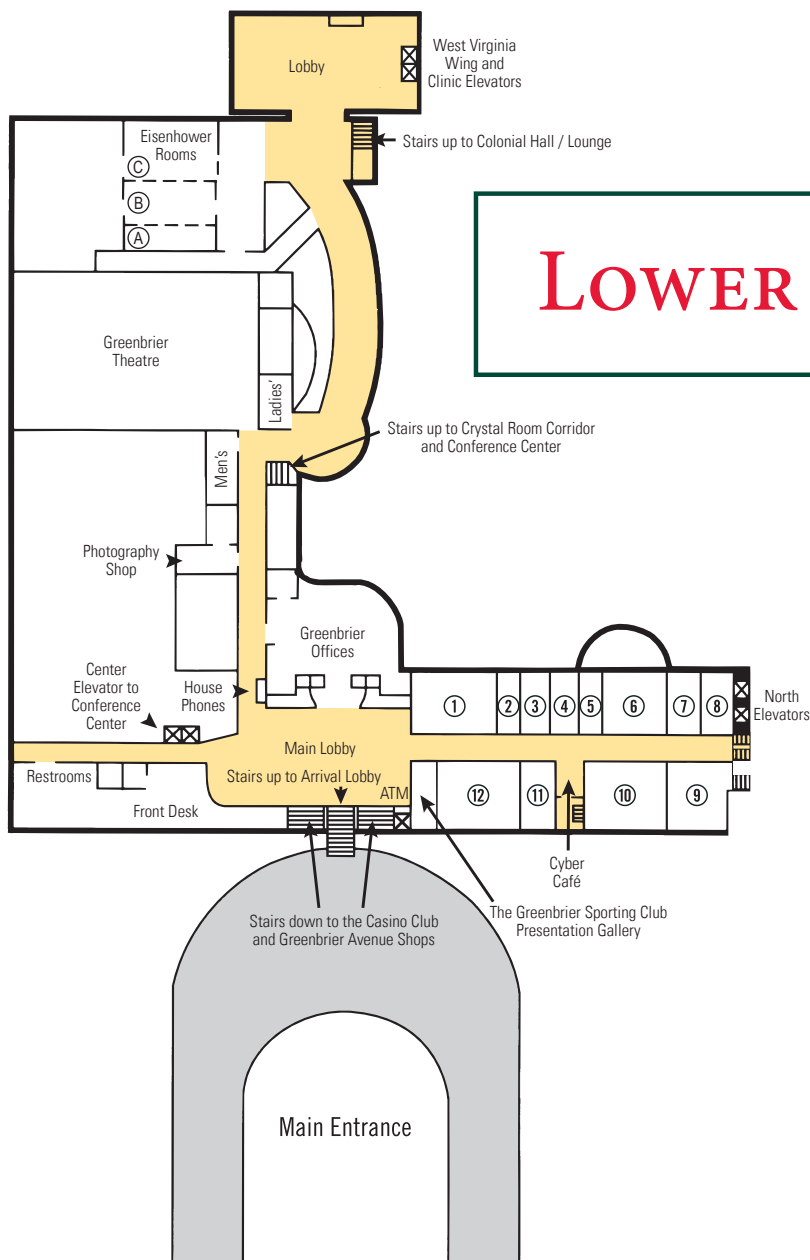

LOWER LOBBY

1. The Greenbrier Shoppe & Newsstand
  Greenbrier signature merchandise & gifts
2. The Greenbrier Classic Shop
  Officially licensed Greenbrier Classic merchandise
3. Yarid's
  Quality shoes in fashion styles
4. Crepe Myrtle Bags & Beads
  Featuring Vera Bradley, Brighton & Pandora
5. Walls Gallery
  Remarkable work by local, national, and international artists
6. The Greenbrier Gourmet
  Kitchenware by Le Creuset Cookware & Wusthop Cutlery
7. Carleton Varney Gift Gallery
  Décor designs from Gallery Limoges, Bernardaud & Carleton Varney
8. The Colony Gallery
  Artwork from the Art Colony Shops
9. The Jeweler
  Jewelry by Miseno, Suna & exclusive Greenbrier charms
10. Ralph Lauren
  Apparel & accessories by Ralph Lauren
11. Wicket's
  Resort wear by Trina Turk, Juicy Couture, & Lilly Pulitzer
12. Bellissima
  Collections by Lafayette 148, Joseph Ribkoff & Badgley Mischka